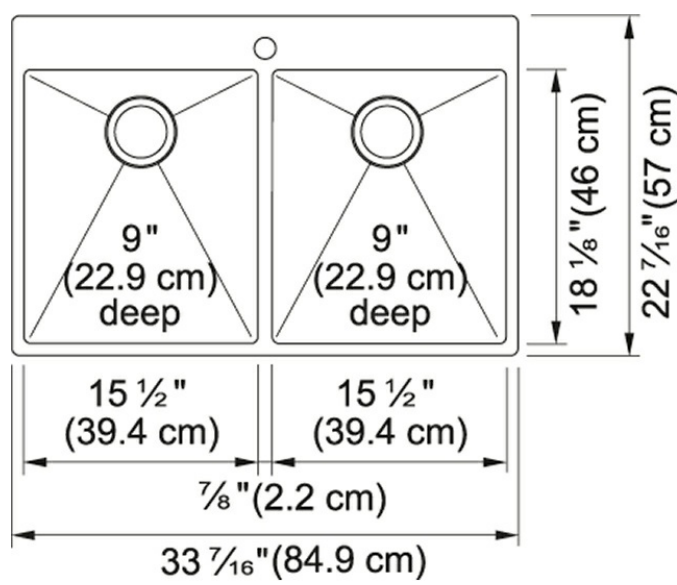

## Vector HF3322-1 Stainless Steel

Product Picture

Technical Drawing

Product Dimensions

Length overall	22"
Width overall	33"
Depth Overall	9"
Length of large bowl	18"
Width of large bowl	15 1/2"
Depth of large bowl	9"
Minimum Cabinet Size	36"

General Information

Type of Material	18 Gauge Stainless Steel
Number of Bowls	2
Faucet Hole	1
Where to buy	Home Center

Article Numbers

FUN#	127.0371.976
US Part Number	EVXA620901E